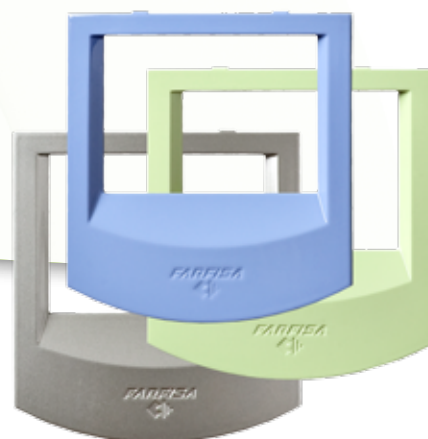

ACCESSORIES

MC3000B

Interchangeable frame blue "sky" colour that replaces the one provided for the screen of Exhito monitor.

MC3000G

Interchangeable frame green "spring" colour that replaces the one provided for the screen of Exhito monitor.

MC3000T

Interchangeable frame silver "champagne" colour that replaces the one provided for the screen of Exhito monitor.

FIXING ELEMENTS

WB3161

Wall bracket to mount on the wall EX3160C or EX3160 monitors in reduced wiring.

WB3160

Wall bracket to mount on the wall EX3160C or EX3160 monitors in conventional wiring.

WB3262

Wall bracket to mount on the wall EX3262C or EX3262 monitors.

WB3160DG

Wall bracket to mount on the wall EX3160C or EX3160 monitors in FN4000 digital systems.

WB3162

Wall bracket to mount on the wall EX3160 monitors in DF6000 digital systems.